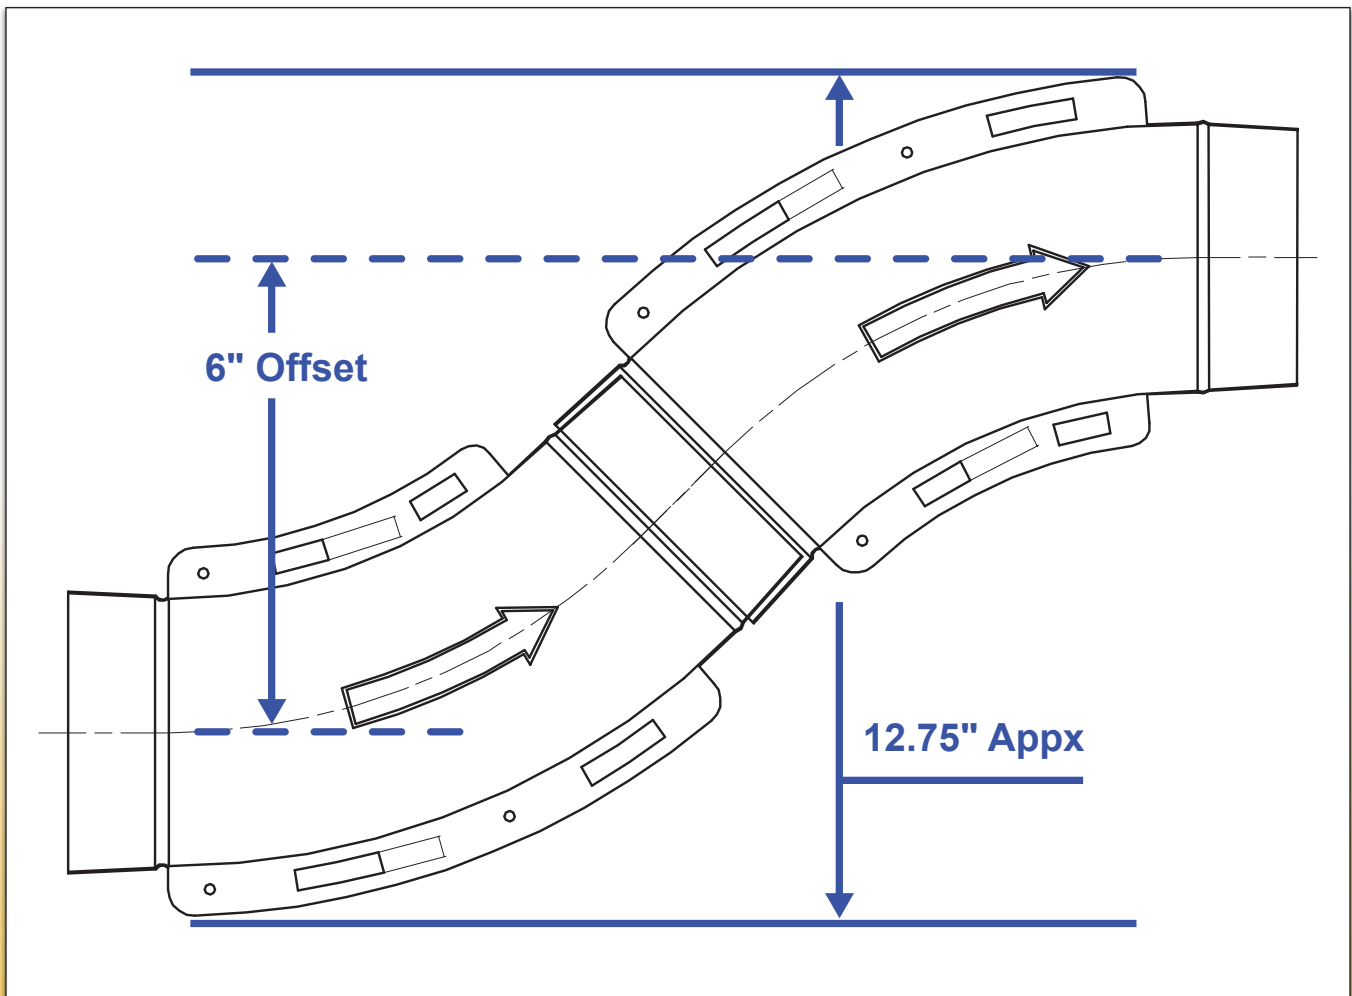

# Dryer-Ell Installation Tips & Tricks

## Model LT45 6" Offset

Tandem model LT45s can be used to offset the duct<sup>®</sup> run by six inches and avoid structural or mechanical obstacles.

**In-O-Vate**  
Technologies Inc

**888-443-7937**

*The Dryerbox<sup>®</sup>  
People*